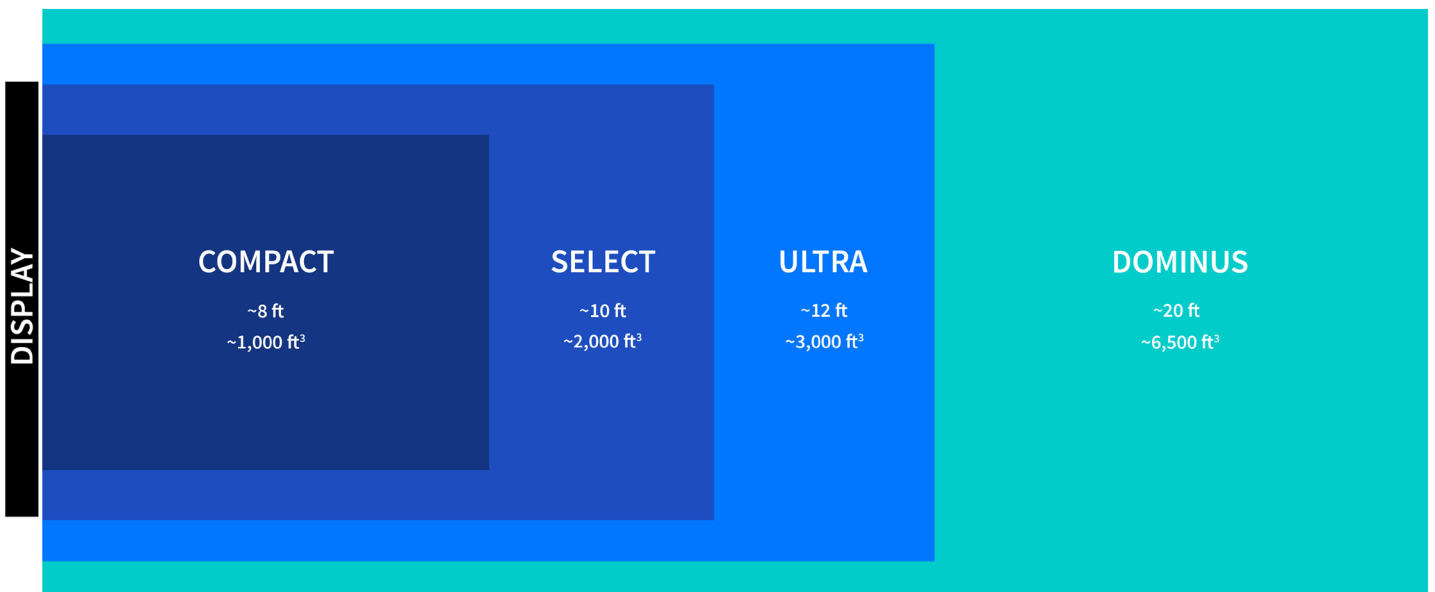

THX CERTIFIED PERFORMANCE CLASSES